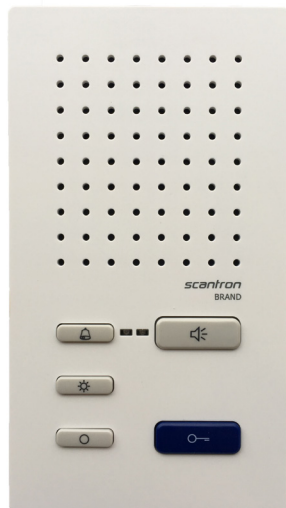

Datasheet

Stilux-B audio indoor station for hands-free talking and fire announcement function

Communication possibilities	
Voice transmission	Duplex hands-free talking (simplex communication can be activated)
Audio privacy function	Yes
Automatic call cut-off	Yes
Number of selectable ring tones	13
Speaking time	Max. 2 min
Fire announcement	
Emergency announcement function installed	Yes
Possibility for two way emergency communication	Yes (depending on the system setup)
Maximum volume alarm tone at 1 meter	91 dBa
Maximum volume emergency announcement at 1 meter	80 dBa
Ignores ring tone mute settings at emergency announcement	Yes
Number of announcement groups per call destination	3
Functions and adjustable parameters	
Functions through keys	Light switch, accept conversation, door release, ring tone mute, control function, ring tone and conversation volume, ring tone selection.
Parameters adjustable with Service Device	Light switch function, parallel call.
Parameters adjustable with Configo™	Simplex communication, parallel call, ring tone selection, change AS-address, reset to factory settings function, announcement groups.
Initial setup (connect doorstation button with indoor station)	With Service device or Manually
Housing	
Size	180 x 100 x 25 mm
Recommended mounting height of display	160 cm
Mounting	Surface-mount
Material and color	Plastic, white
Weight	200 g
Dock station available	Yes
Technical data	
Signal transmission and power supply	Polarity-free and short-circuit protected 2-wire BUS
Wiring technique (number of wires)	3 (a, b, P)
Power supply	24 V DC
Input current I(a)	I(a) = 0.2 mA
Input current I(P), standby	I(P) = 0,8 mA
Input current I(Pmax), max.	I(Pmax) = 75 mA
Mixed installation with audio and video in a system	Possible
Compatible with access control and Nova Software	Yes
Acceptable ambient temperature	-5 to + 40 °C
UV resistance	Unlimited